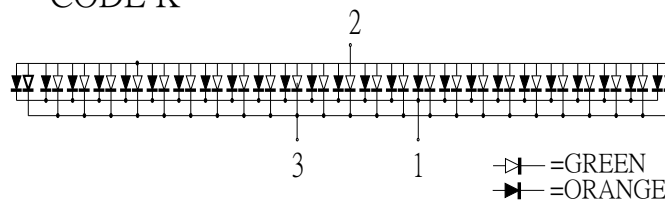

### KTB34

CODE D

CODE K

▷ = GREEN  
◀ = ORANGE