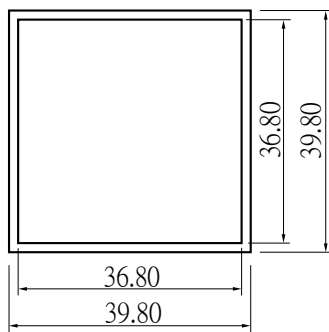

### KTB34

CODE D

CODE K

▷ = GREEN  
◀ = ORANGE