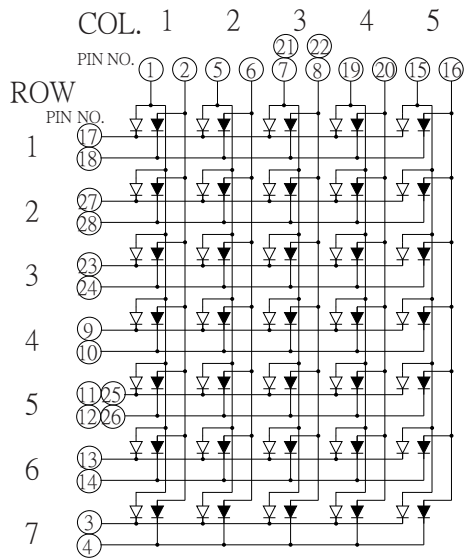

KT03572

CODE J

▶ = ORANGE ◀ = GREEN

CODE G

▶ = ORANGE ◀ = GREEN