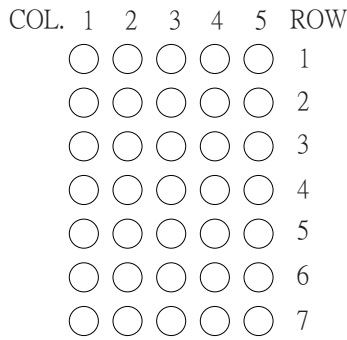

KT03572

CODE J

▶ = ORANGE ◀ = GREEN

CODE G

▶ = ORANGE ◀ = GREEN