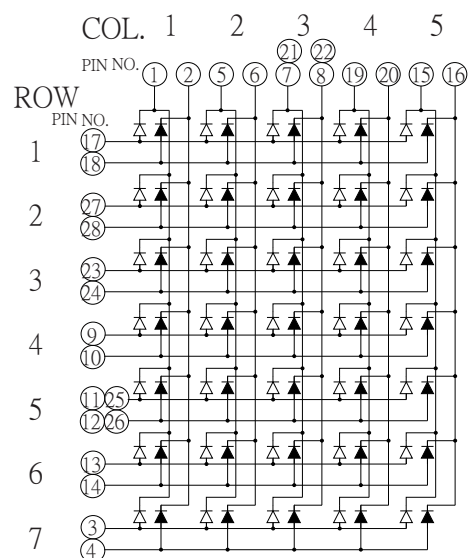

KT03572

CODE J

▶ = ORANGE ◀ = GREEN

CODE G

▶ = ORANGE ◀ = GREEN