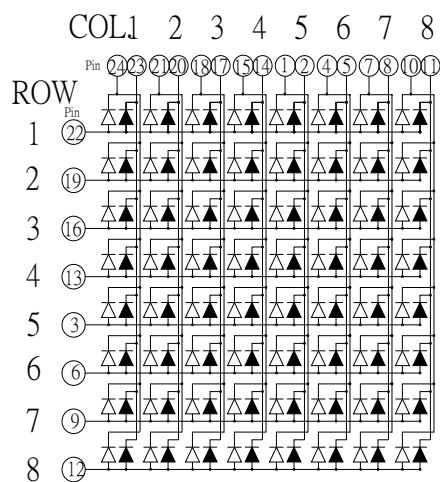

### KT03881

### CODE K

▶ = ORANGE ◀ = GREEN

### CODE H

▶ = ORANGE ◀ = GREEN