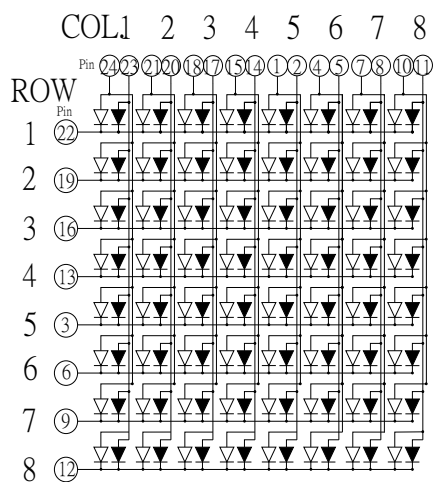

### KT03881

### CODE K

▶ = ORANGE ◀ = GREEN

### CODE H

▶ = ORANGE ◀ = GREEN