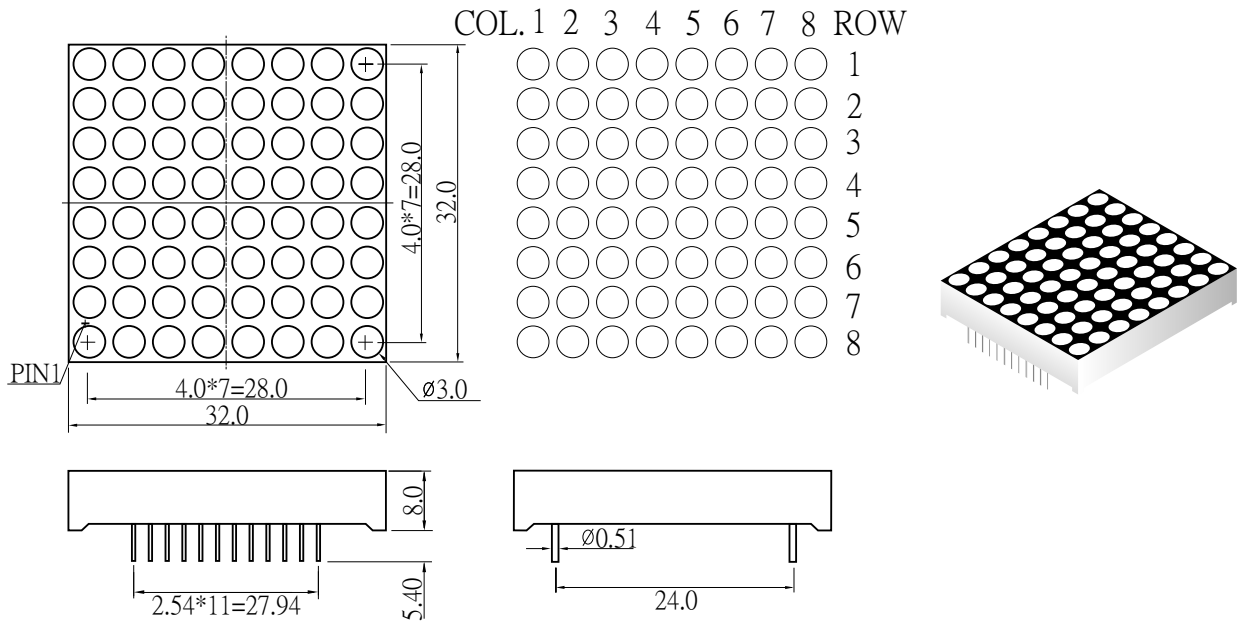

### KT03881

### CODE K

▶ = ORANGE ◀ = GREEN

### CODE H

▶ = ORANGE ◀ = GREEN