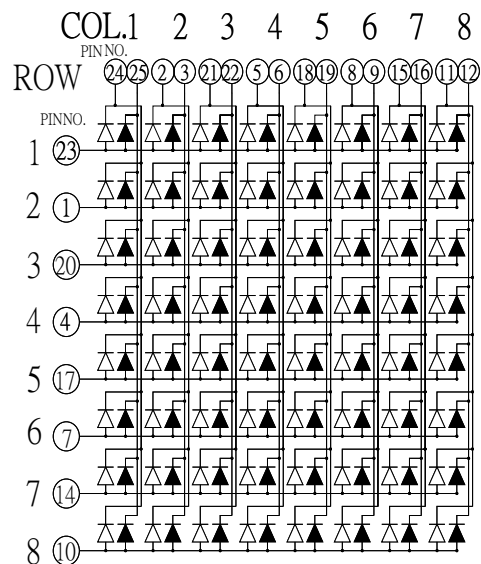

### KT04881

### CODE F

= GREEN  
 = ORANGE 13,26 NO PIN

### CODE C

= GREEN  
 = ORANGE 13,26 NO PIN