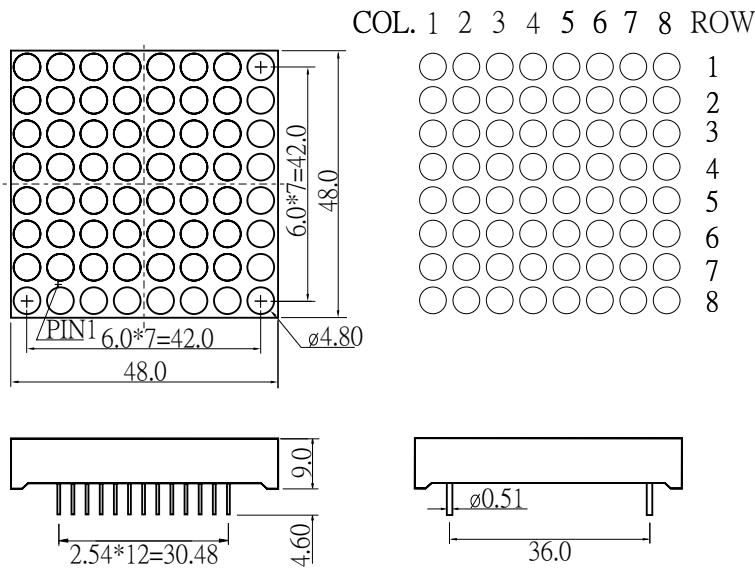

### KT04881

### CODE C

= GREEN  
 = ORANGE 13,26 NO PIN