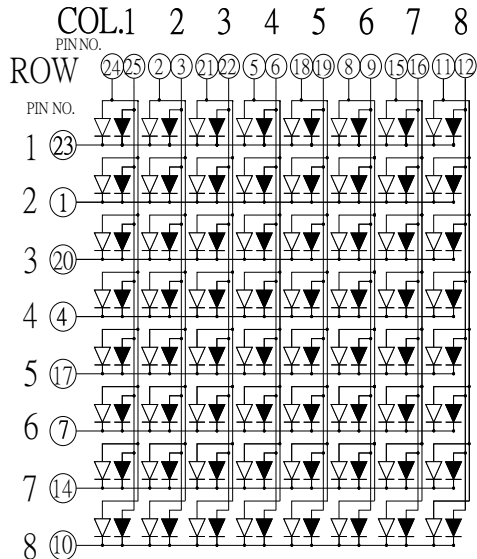

### KT04881

### CODE F

= GREEN  
 = ORANGE 13,26 NO PIN

### CODE C

= GREEN  
 = ORANGE 13,26 NO PIN