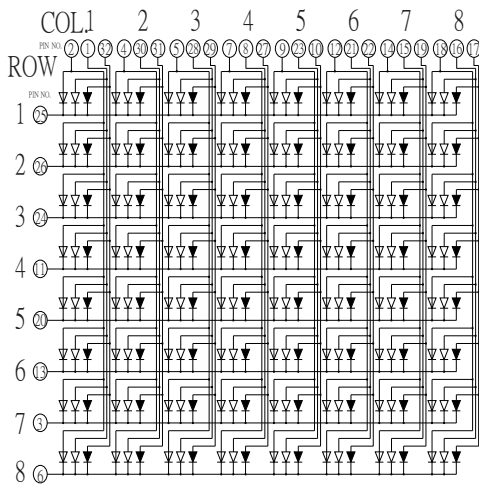

### KT04881

### CODE S

↖ = BLUE ↗ = GREEN ↘ = ORANGE

### CODE R

↖ = BLUE ↗ = GREEN ↘ = ORANGE