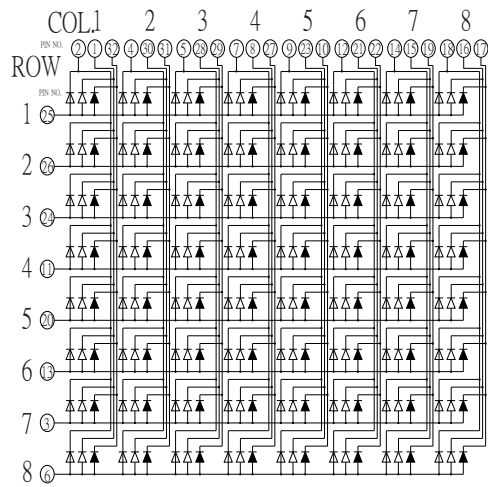

### KT04881

### CODE S

↖ = BLUE ↗ = GREEN ↘ = ORANGE

### CODE R

↖ = BLUE ↗ = GREEN ↘ = ORANGE