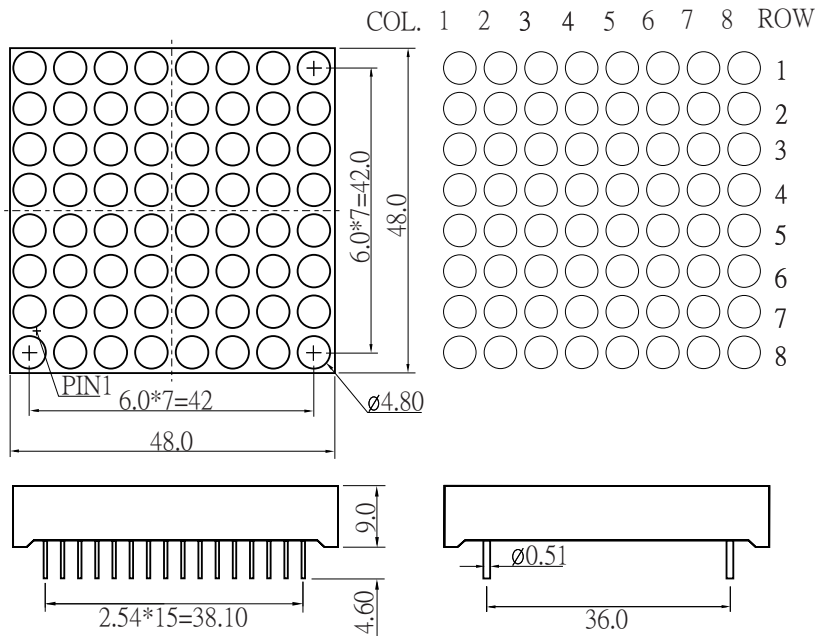

### KT04881

### CODE S

↖ = BLUE ↗ = GREEN ↘ = ORANGE

### CODE R

↖ = BLUE ↗ = GREEN ↘ = ORANGE