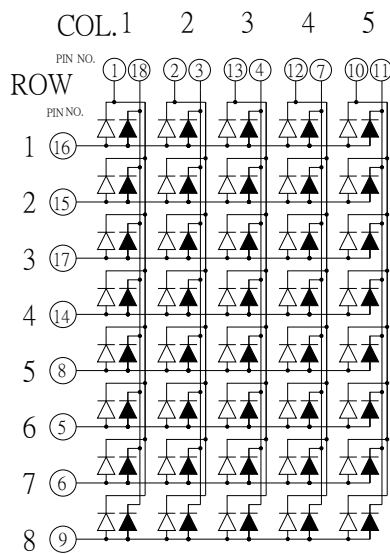

KT05581

CODE F

▶ = ORANGE
 ◀ = GREEN

CODE C

▶ = ORANGE
 ◀ = GREEN