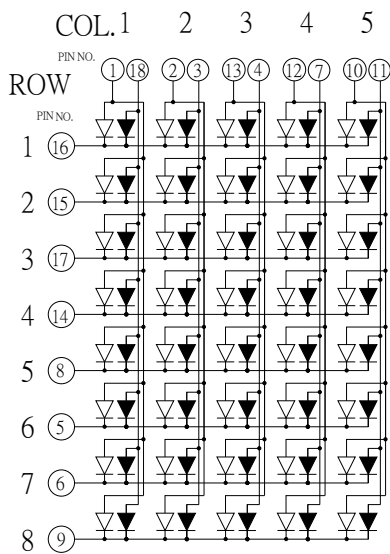

KT05581

CODE F

▶ = ORANGE
 ◀ = GREEN

CODE C

▶ = ORANGE
 ◀ = GREEN