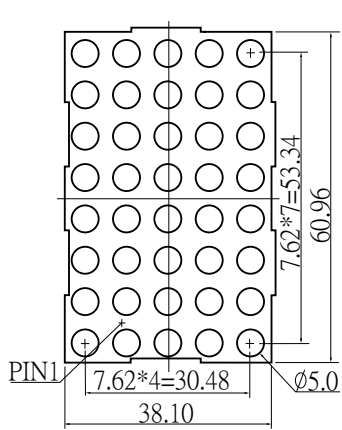

KT05581

CODE F

▶ = ORANGE
 ◀ = GREEN

CODE C

▶ = ORANGE
 ◀ = GREEN