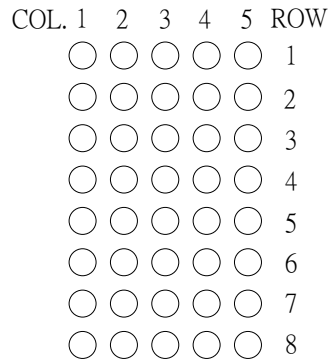

KT05581

CODE F

▶ = ORANGE
 ◀ = GREEN

CODE C

▶ = ORANGE
 ◀ = GREEN