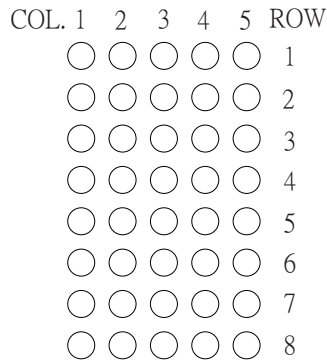

KT05581

CODE K

= ORANGE
 = GREEN

CODE H

= ORANGE
 = GREEN