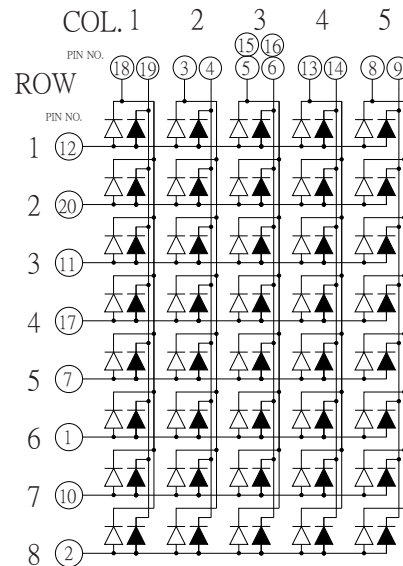

KT05581

CODE K

= ORANGE
 = GREEN

CODE H

= ORANGE
 = GREEN