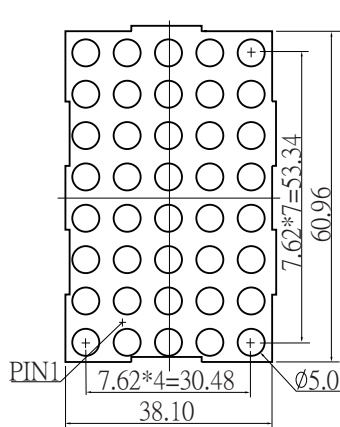

KT05581

CODE K

= ORANGE
 = GREEN

CODE H

= ORANGE
 = GREEN