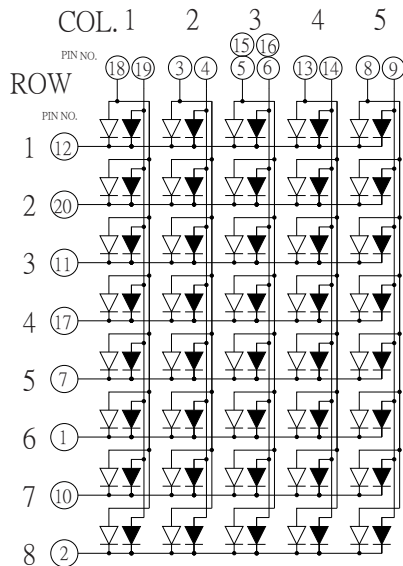

KT05581

CODE K

= ORANGE
 = GREEN

CODE H

= ORANGE
 = GREEN