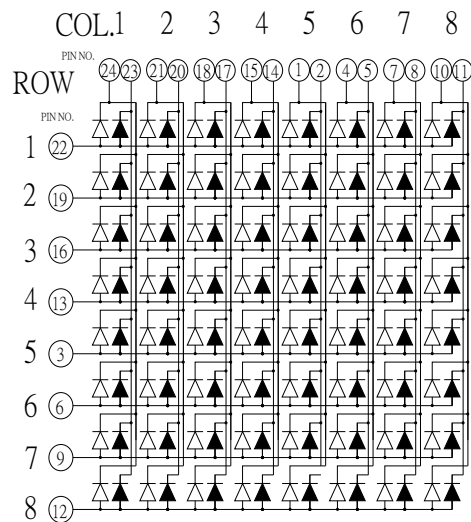

## KT05881

### CODE K

▶ = ORANGE  
 ◀ = GREEN

### CODE H

▶ = ORANGE  
 ◀ = GREEN