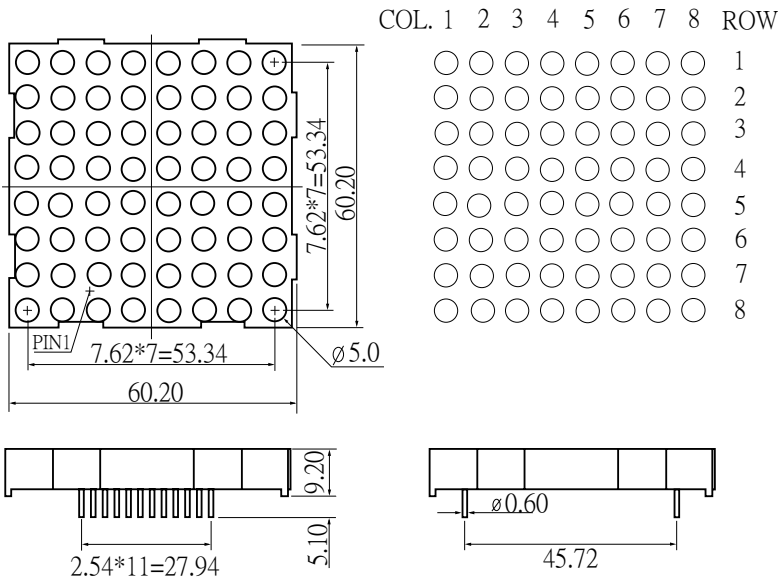

### CODE K

▶ = ORANGE  
 ◀ = GREEN

### CODE H

▶ = ORANGE  
 ◀ = GREEN