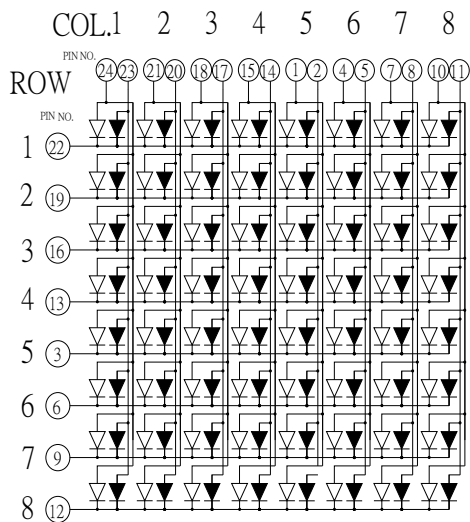

## KT05881

### CODE K

▶ = ORANGE  
 ◀ = GREEN

### CODE H

▶ = ORANGE  
 ◀ = GREEN