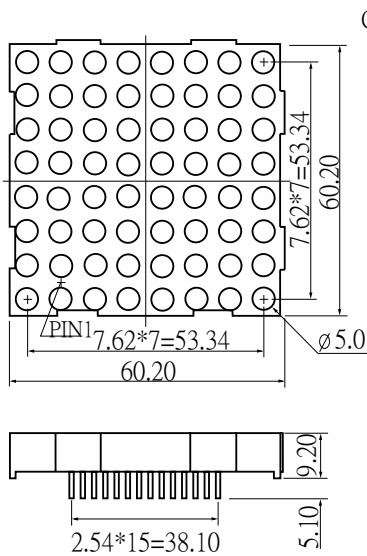

KT05881

COL. 1 2 3 4 5 6 7 8 ROW

CODE L

∇ = GREEN
 \blacktriangleright = ORANGE

CODE I

∇ = GREEN
 \blacktriangleright = ORANGE