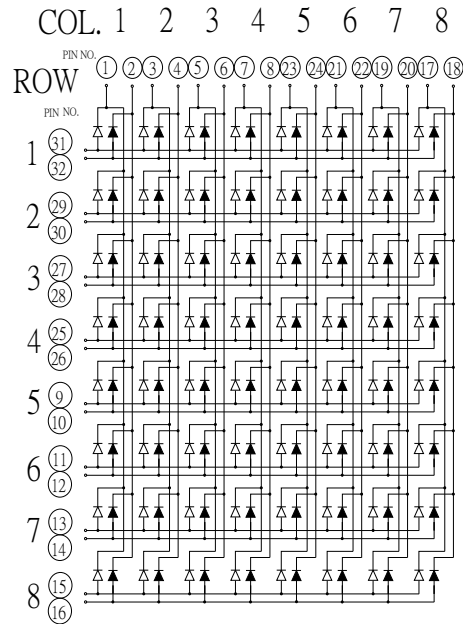

KT05881

COL. 1 2 3 4 5 6 7 8 ROW

CODE L

∇ = GREEN
 \blacktriangleright = ORANGE

CODE I

∇ = GREEN
 \blacktriangleright = ORANGE