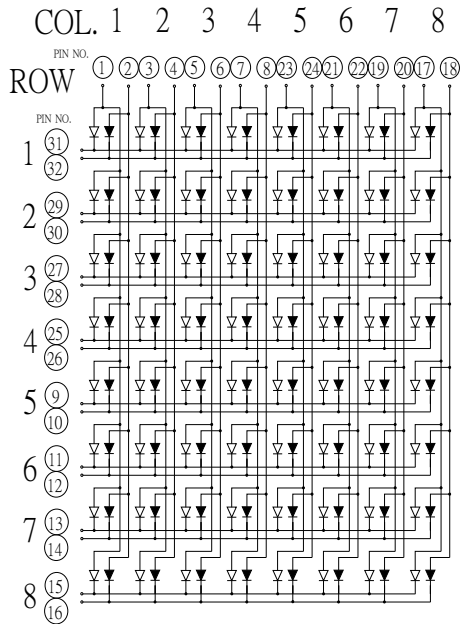

KT05881

COL. 1 2 3 4 5 6 7 8 ROW

CODE L

∇ = GREEN
 \blacktriangleright = ORANGE

CODE I

∇ = GREEN
 \blacktriangleright = ORANGE