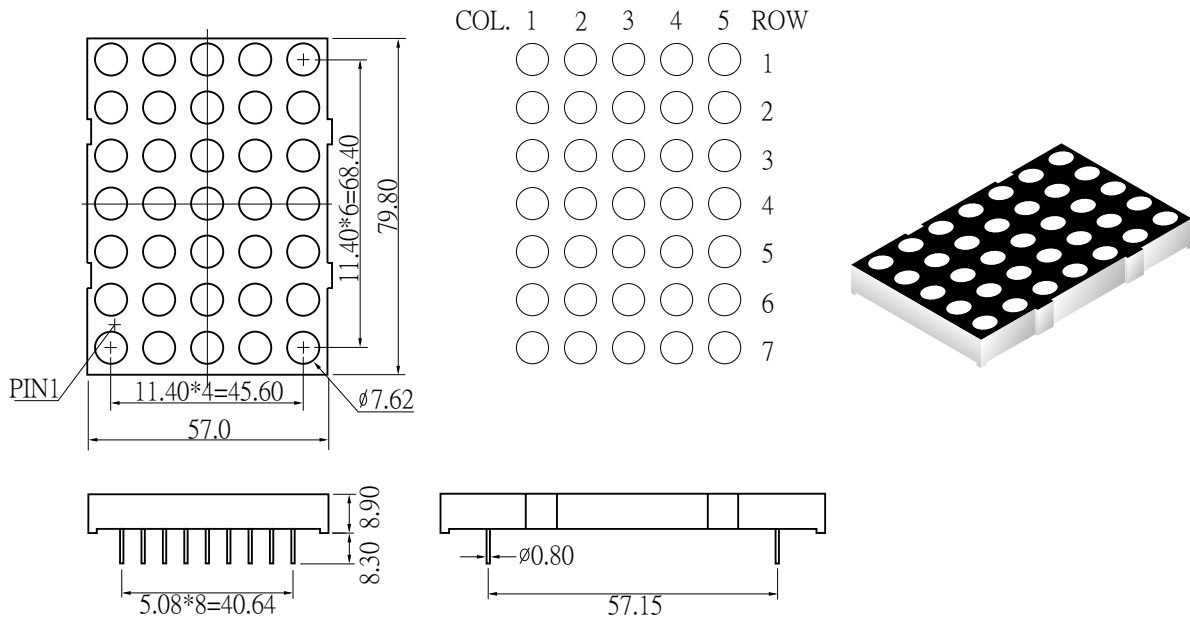

KT07571

CODE K

9 NO PIN

—▷ = GREEN

—◀ = ORANGE

CODE H

9 NO PIN

—▷ = GREEN

—◀ = ORANGE