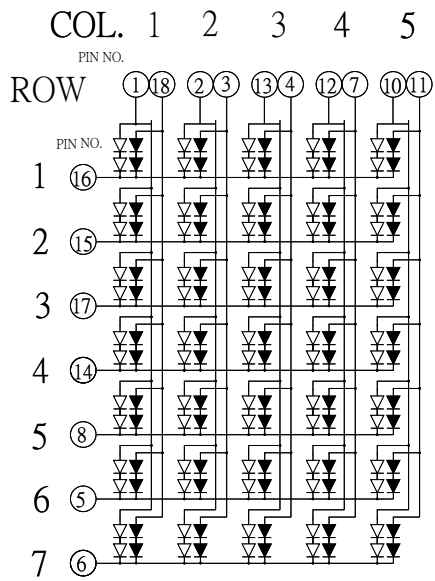

KT07571

CODE K

9 NO PIN

—▷ = GREEN

—◀ = ORANGE

CODE H

9 NO PIN

—▷ = GREEN

—◀ = ORANGE