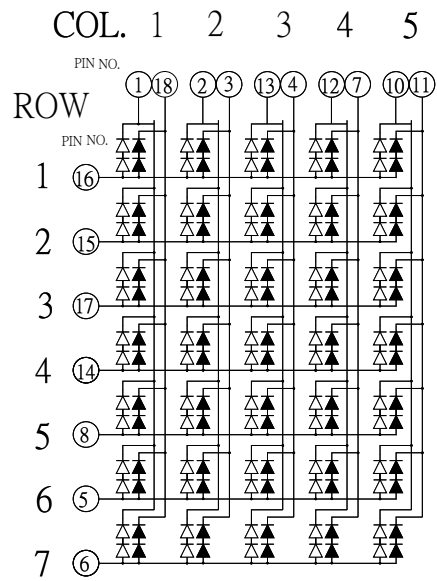

KT07571

CODE K

9 NO PIN

—▷ = GREEN

—◀ = ORANGE

CODE H

9 NO PIN

—▷ = GREEN

—◀ = ORANGE