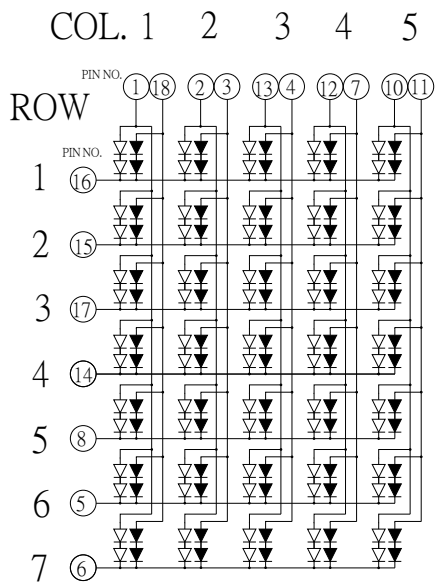

KT10571

CODE K

9 NO PIN =GREEN
 =ORANGE

CODE H

9 NO PIN =GREEN
 =ORANGE