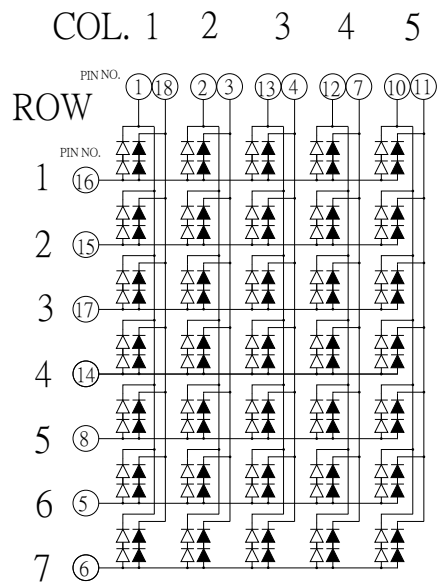

KT10571

CODE K

9 NO PIN =GREEN
 =ORANGE

CODE H

9 NO PIN =GREEN
 =ORANGE