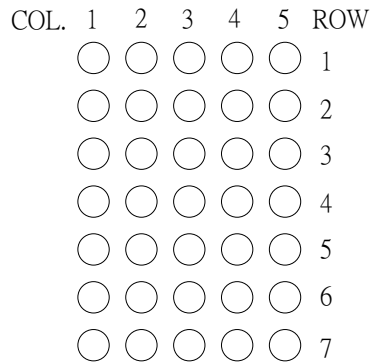

KT10571

CODE K

9 NO PIN =GREEN
 =ORANGE

CODE H

9 NO PIN =GREEN
 =ORANGE