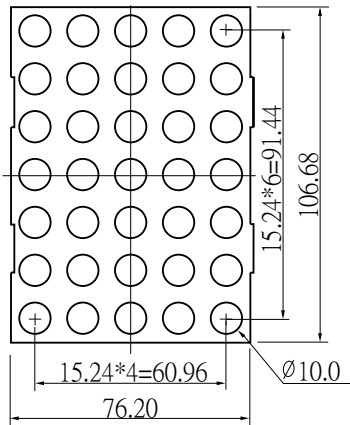

KT10571

CODE K

9 NO PIN =GREEN
 =ORANGE

CODE H

9 NO PIN =GREEN
 =ORANGE