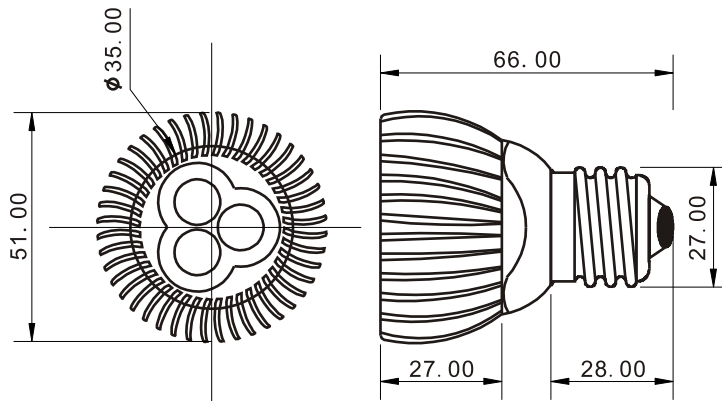

### E27-3GBE3W

#### Specifications

Base type	E27
Forward Current	300mA
Input voltage	AC 85-220V,50/60Hz
Light source	3x1W power LED
Color	Blue
Luminous Intensity	24-32Lm
Operating temperature	-40-+70deg
Size	51x66mm
Viewing angle	45deg
Weight	70g