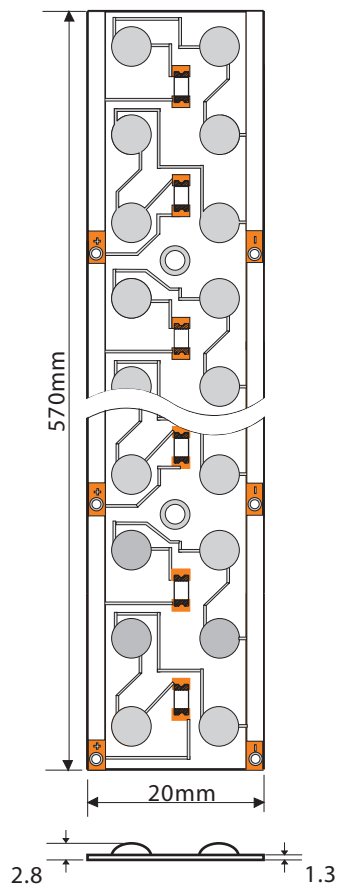

KR95W (600mm)

Features

- 25W LED Lighting
- 20mm x 570mm
- DC input
- Indoor use
- Wide viewing angle
- Long life time

Absolute Maximum Rating at (Ta=25°C)

Parameter	Symbol	Maximum Rating	Unit
Power Dissipation	Pd	25	W
Forward Current	If	1.0	A
Forward Voltage	Vr	24	V
Operating Temperature Range	ToPr	- 40 °C to + 85 °C	
Storage Temperature Range	Tstg	- 40 °C to + 85 °C	
Viewing Angle	2Θ 1/2	120	deg