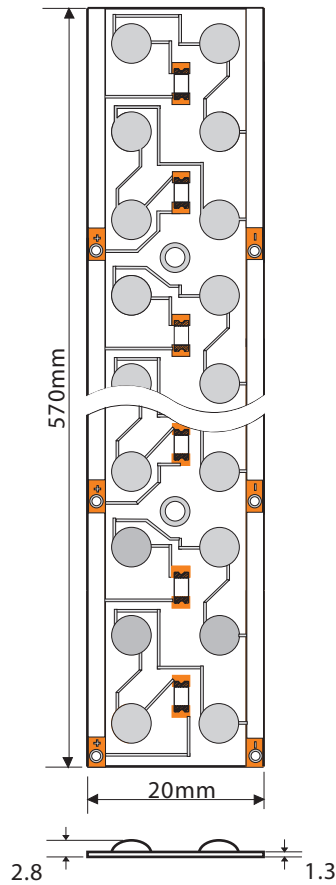

### KR99W (600mm)

#### Features

- 25W LED Lighting
- 20mm x 570mm
- DC input
- Indoor use
- Wide viewing angle
- Long life time

#### Absolute Maximum Rating at (Ta=25°C)

Parameter	Symbol	Maximum Rating	Unit
Power Dissipation	Pd	25	W
Forward Current	If	1.0	A
Forward Voltage	Vr	24	V
Operating Temperature Range	ToPr	- 40 °C to + 85 °C	
Storage Temperature Range	Tstg	- 40 °C to + 85 °C	
Viewing Angle	2θ 1/2	120	deg