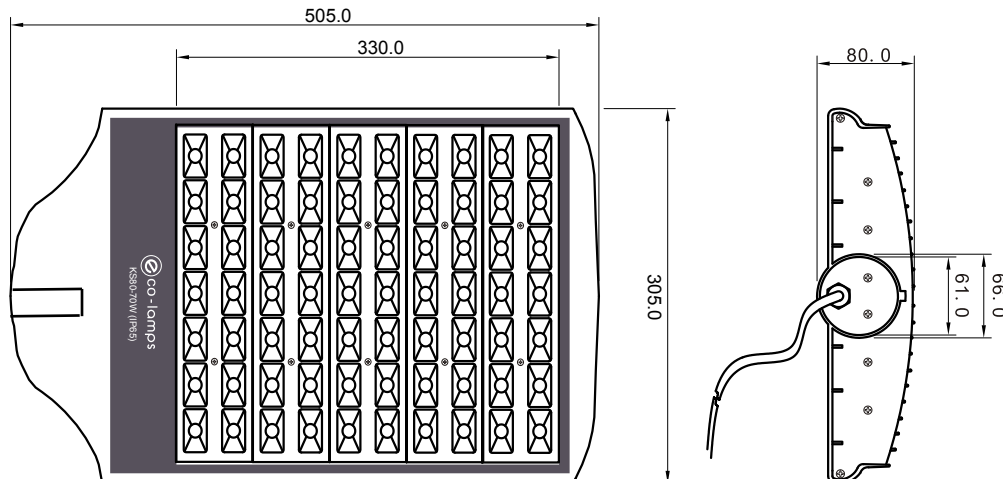

KS80-70W

Features

- * Aluminum housing
- * CE approved
- * Eco-product
- * Extended longer life
- * High luminance
- * Low power consumption
- * RoHS compliant
- * Well heat sink
- * Wide viewing angle

Input Voltage	AC170-250V	
Power Power	70×1W	
System Consumption	77W	
Power Factor	> 0.95	
Color Temperature	2500K-10000K	
Working Temperature	-35℃~50℃	
Luminous Flux	5600LM	
Protecting Grade	IP65	
Working Life	> 50000 (h)	
Average illumination	Height 6M	> 23Lux
	Height 9M	> 13Lux
Effective illuminated Area	Height 6M	10×24m ²
	Height 9M	12×30m ²
Chief Material	Aluminum Alloy	
Net Weight	4.6kg	
Packaging Size	510×315×90(mm)	
Installing Size	φ61(mm)	

Important:

- * Bulb electricity is compatible with the light socket voltage.
- * The power is off while plug the light bulb into the socket.
- * Specified performance measured in 170-250V range.
- * Do not look permanently to the light sources.