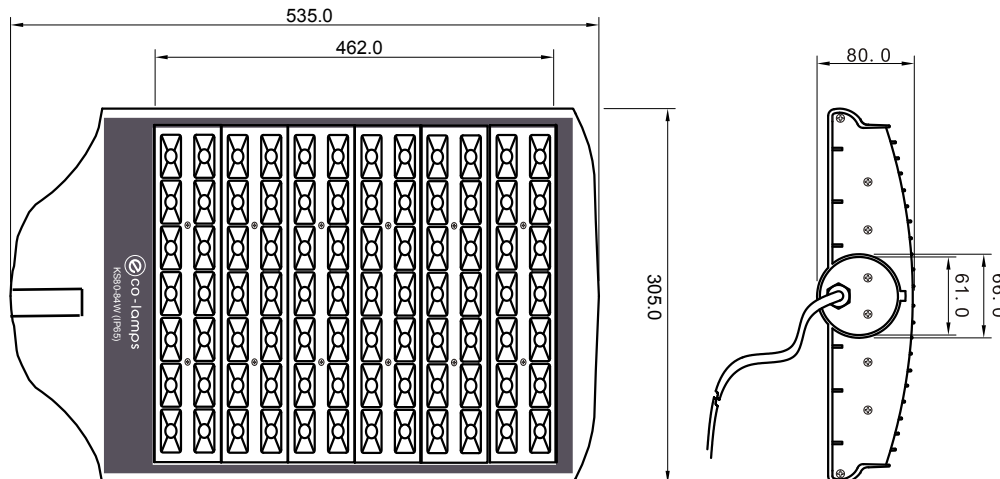

KS80-84W

Features

- * Aluminum housing
- * CE approved
- * Eco-product
- * Extended longer life
- * High luminance
- * Low power consumption
- * RoHS compliant
- * Well heat sink
- * Wide viewing angle

Input Voltage	AC170-250V	
Power Power	84×1W	
System Consumption	95W	
Power Factor	> 0.95	
Color Temperature	2500K-10000K	
Working Temperature	-35℃ ~ 50℃	
Luminous Flux	6720LM	
Protecting Grade	IP65	
Working Life	> 50000 (h)	
Average illumination	Height 6M	> 32Lux
	Height 9M	> 18Lux
Effective illuminated Area	Height 6M	10×24.m ²
	Height 9M	12×30.m ²
Chief Material	Aluminum Alloy	
Net Weight	4.9kg	
Packaging Size	540×315×90(mm)	
Installing Size	φ61(mm)	

Important:

- * Bulb electricity is compatible with the light socket voltage.
- * The power is off while plug the light bulb into the socket.
- * Specified performance measured in 170-250V range.
- * Do not look permanently to the light sources.