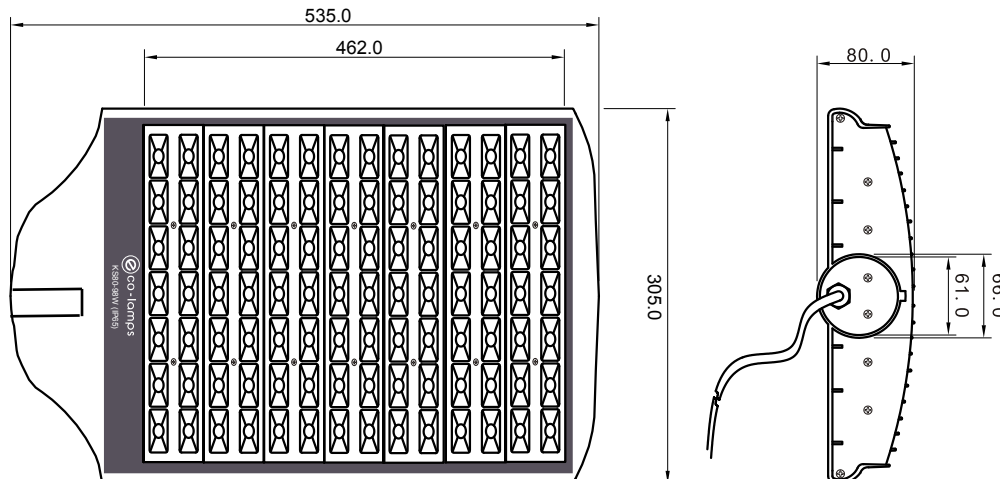

KS80-98W

Features

- * Aluminum housing
- * CE approved
- * Eco-product
- * Extended longer life
- * High luminance
- * Low power consumption
- * RoHS compliant
- * Well heat sink
- * Wide viewing angle

Input Voltage	AC170-250V	
Power Power	98×1W	
System Consumption	111W	
Power Factor	>0.95	
Color Temperature	2500K-10000K	
Working Temperature	-35℃~50℃	
Luminous Flux	7780LM	
Protecting Grade	IP65	
Working Life	>50000 (h)	
Average illumination	Height 6M	>39Lux
	Height 9M	>21Lux
Effective illuminated Area	Height 6M	10×24m ²
	Height 9M	12×30m ²
Chief Material	Aluminum Alloy	
Net Weight	5.6kg	
Packaging Size	615×315×90(mm)	
Installing Size	φ61(mm)	

Important:

- * Bulb electricity is compatible with the light socket voltage.
- * The power is off while plug the light bulb into the socket.
- * Specified performance measured in 170-250V range.
- * Do not look permanently to the light sources.