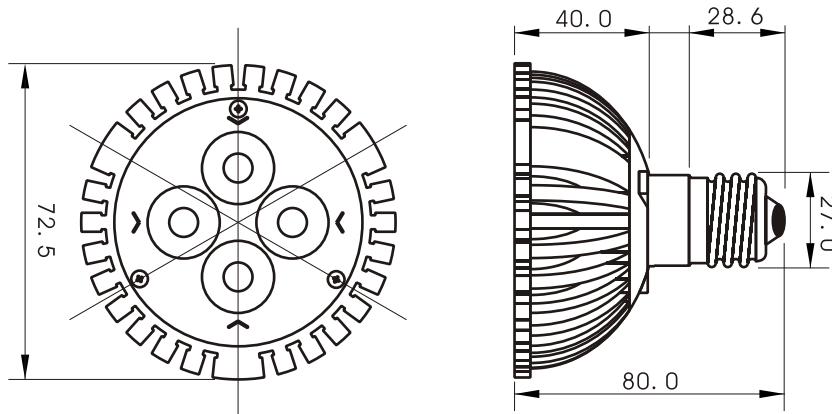

### PAR30-4EPG4W

#### Specifications

Base type	PAR30
Forward Current	300mA
Input voltage	AC 85-220V,50/60Hz
Light source	4x1W power LED
Color	Pure Green
Luminous Intensity	180-240Lm
Operating temperature	-40-+70deg
Size	80x72.5mm
Viewing angle	60deg
Weight	180g