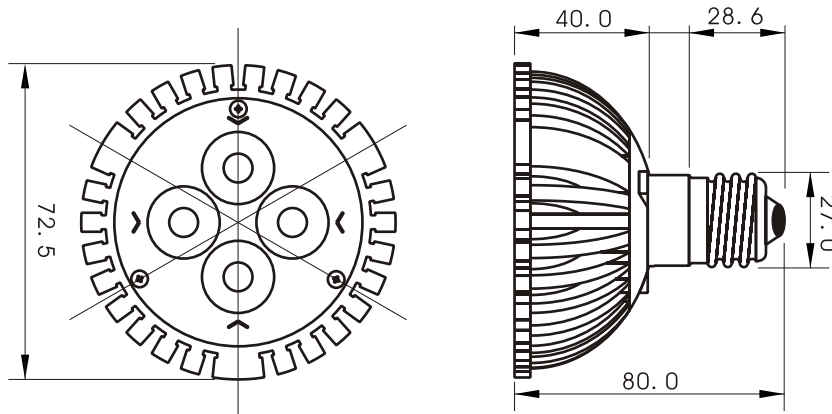

PAR30-4EWW4W

Features

- * Aluminum housing
- * CE approved
- * Eco-product
- * Extended longer life
- * High luminance
- * Low power consumption
- * RoHS compliant
- * Well heat sink
- * Wide viewing angle

Specifications

Base type	PAR30
Forward Current	300mA
Input voltage	AC 85-220V,50/60Hz
Light source	4x1W power LED
Color	Warm White
Luminous Intensity	200-240Lm
Operating temperature	-40-+70deg
Size	80x72.5mm
Viewing angle	60deg
Weight	180g