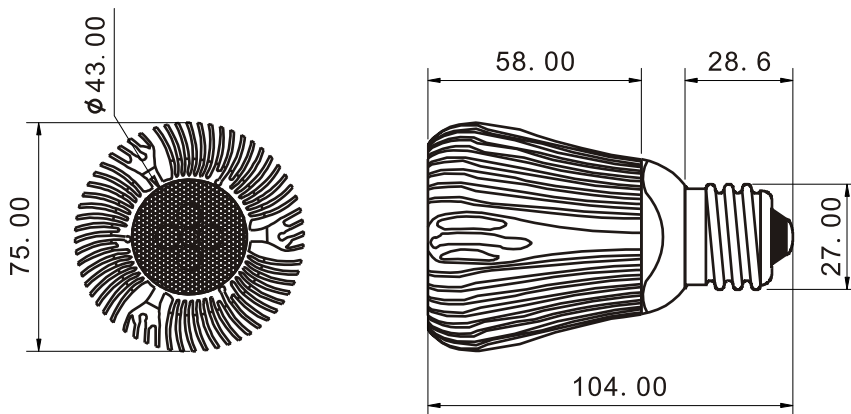

### PAR30-5NPG9W

#### Specifications

Base type	PAR30
Forward Current	700mA
Input voltage	AC 85-220V,50/60Hz
Light source	3X3W power LED
Color	Pure Green
Luminous Intensity	300-320Lm
Operating temperature	-40-+70deg
Size	75X104mm
Viewing angle	60deg
Weight	232g