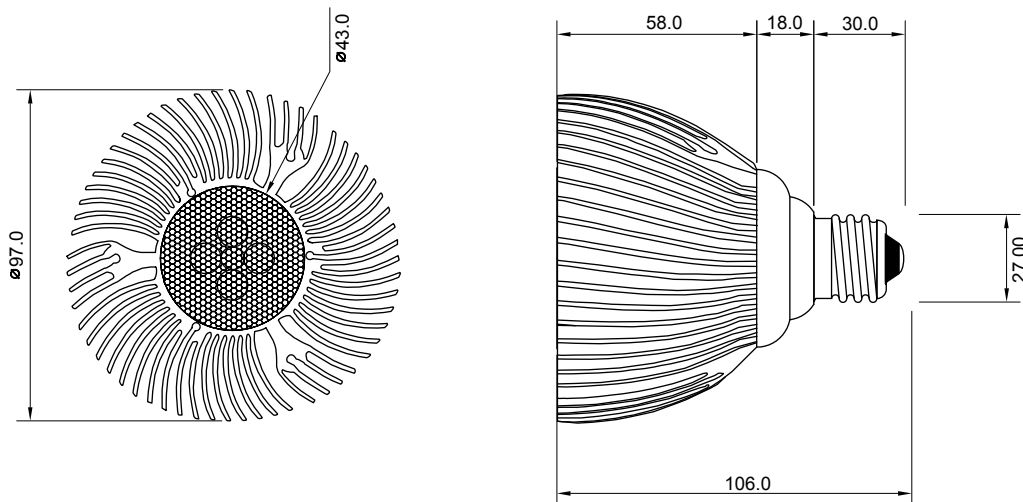

### PAR30-50WE12W

#### Specifications

Base type	PAR30
Forward Current	700mA
Input voltage	AC 85-220V,50/60Hz
Light source	5x2.4W power LED
Color	White
Luminous Intensity	500-600Lm
Operating temperature	-40-+70deg
Size	97x106mm
Viewing angle	45deg
Weight	340g