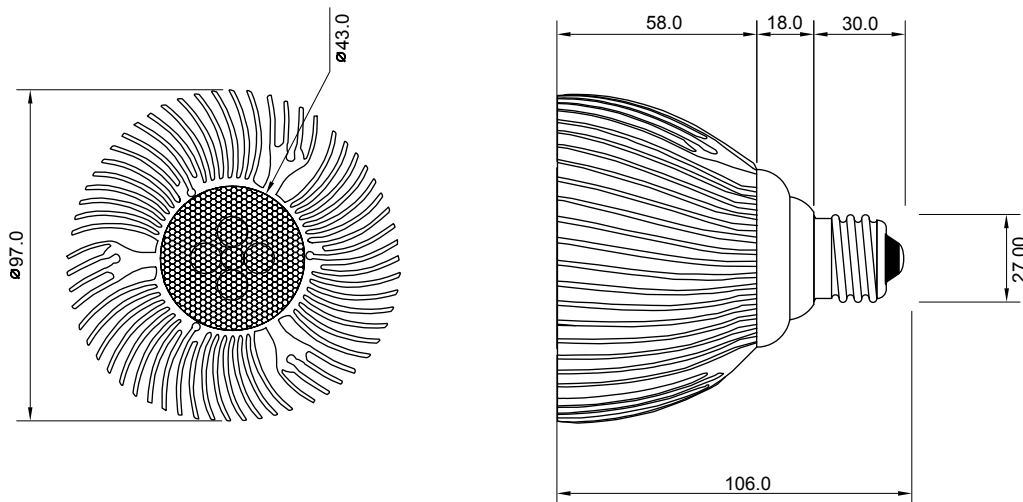

### PAR30-50WW12W

#### Specifications

Base type	PAR30
Forward Current	700mA
Input voltage	AC 85-220V,50/60Hz
Light source	5x2.4W power LED
Color	Warm White
Luminous Intensity	400-500Lm
Operating temperature	-40-+70deg
Size	97x106mm
Viewing angle	45deg
Weight	340g