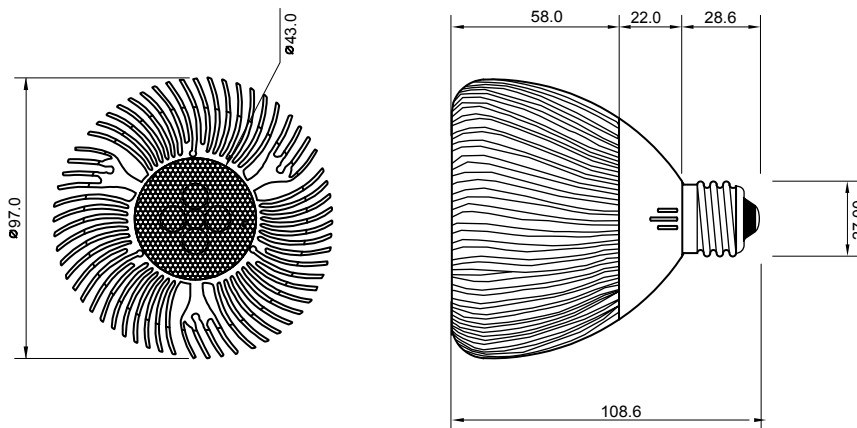

PAR30-5PWE15W

Features

- * Aluminum housing
- * CE approved
- * Eco-product
- * Extended longer life
- * High luminance
- * Low power consumption
- * RoHS compliant
- * Well heat sink
- * Wide viewing angle

Specifications

Base type	PAR30
Forward Current	700mA
Input voltage	AC 85-220V,50/60Hz
Light source	5x3W power LED
Color	White
Luminous Intensity	550-650Lm
Operating temperature	-40-+70deg
Size	97X108.6mm
Viewing angle	45deg
Weight	380g