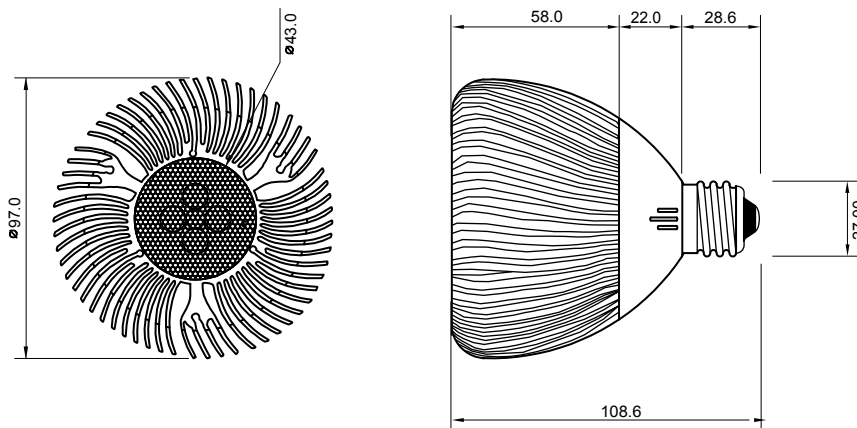

### PAR30-5PWW15W

#### Specifications

Base type	PAR30
Forward Current	700mA
Input voltage	AC 85-220V,50/60Hz
Light source	5x3W power LED
Color	Warm White
Luminous Intensity	450-550Lm
Operating temperature	-40-+70deg
Size	97X108.6mm
Viewing angle	45deg
Weight	380g